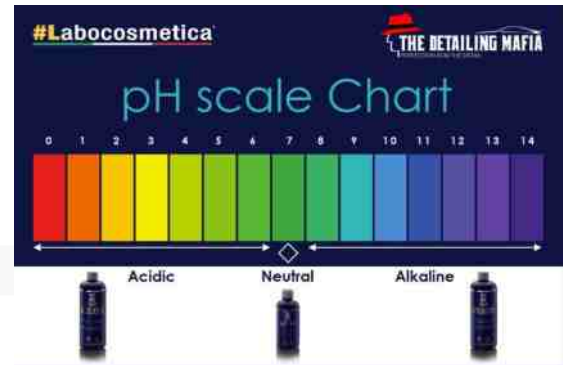

CERAMIC WASH

What is the 3ph system by #Labocosmetica?

The #3ph system by #Labocosmetica was designed to help detailers and car wash owners during one of the key steps in car care, whether the car is protected or not, namely washing. When washing a car, thorough cleaning is essential. However, in order to remove the dirt and contaminants that have built up on the bodywork, it is often necessary to use a product with a specific pH.

There are different types of pH:

- An Alkaline pH will remove all residues of organic origin, such as road dirt, oil, gnats and organic residues.
- A Neutral pH will remove static dirt during the mechanical action.
- An Acid pH will remove all residues of inorganic origin, such as limescale, water marks and acid rain residues.

The #3pH system by #Labocosmetica acts on all types of dirt and contaminants, decontaminating car paint and removing all mineral salts, road dirt, limescale, acid rain residues and chemical contaminants that are not always visible to the human eye, which make the colour fade and lower the performance of the protection previously applied on the car. The #3ph system uses an innovative method based on the pH of each of our products to remove dirt and contaminants in a targeted and effective way, but without corroding the previously applied protective products. They are also safe to use, since they are certified to ensure safe use even on delicate paints and surfaces.