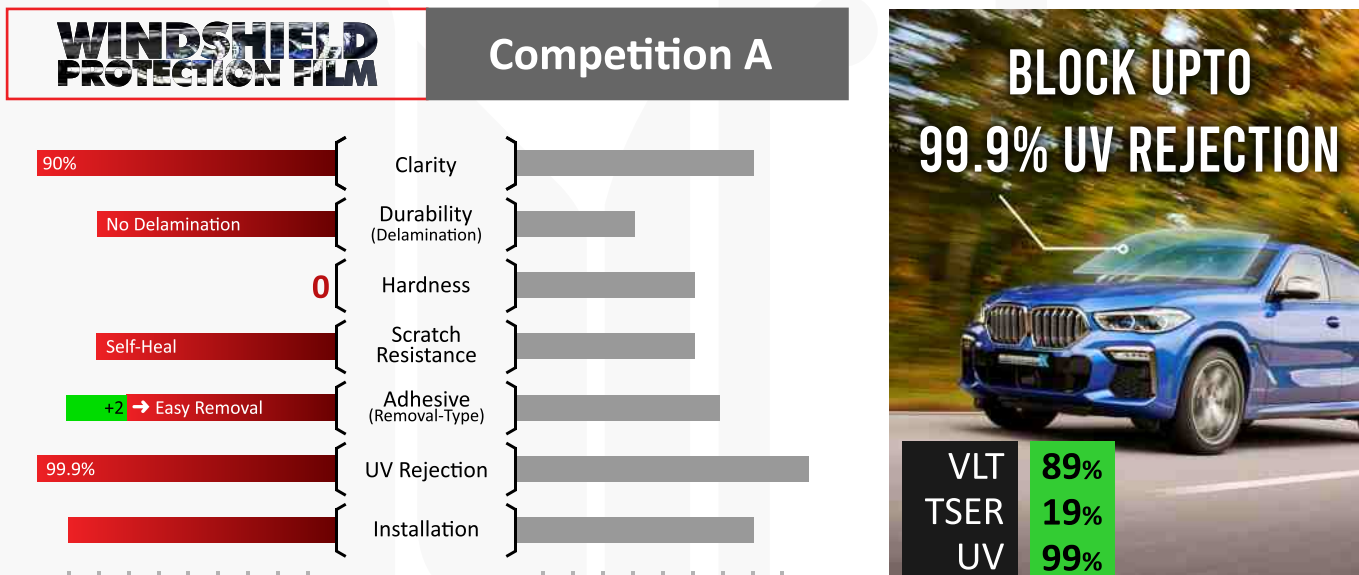

ENJOY MORE SAFE AND COMFORTABLE DRIVING WITH ULTRASHIELDX

It has been 10 years since Windshield Protection Film became available to market and still, there isn't a quality product out there that is worth the trouble. Keeping that in mind, UltrashieldX has worked tirelessly to develop the right solution to the problem. We introduce you to our UltrashieldX WPF. Windshield Protection film is applied to the outside of the vehicle's windshield to provide safe driving against the impact of various external road hazards such as stone chips, doubling up windshield's strength. ULTRASHIELDX Windshield Protection Film aims to lead industry's standards with advanced hydrophobic, high scratch resistance, no delamination and self healing performance.

SPECIAL FEATURES OF ULTRASHIELDX WINDSHIELD PROTECTION FILM

- **Durability** (Icon: Hand holding shield) Never worry about delamination ever again (Icon: 3 stars)
- **Hydrophobic** (Icon: Water droplet) Providing you the visibility you need, no matter the driving condition
- **Self-Healing** (Icon: Plus sign in circle) Weather it's stone chips or gravel, be protected the unexpected
- **Solar Rejection** (Icon: Car with sun) Keeping you cool inside from the heat outside
- **Installation Friendly** (Icon: Gear and clock) Seamless Installation Process
- **Unmatched Clarity** (Icon: Eye) With no effect of hazing, it will be like it's not even there
- **Removal Type Adhesive** (Icon: Arrow) Just as easy to remove as it is to install, leaving no residue after removal
- **Glare Reduction** (Icon: Car with sun) Sun visors are a thing of the past

PRICING

Services	Application Specs	Warranty	Small Car	Sedan	SUV/MUV/Luxury	High End Luxury
WINDSHIELD PROTECTION FILM	Front Windshield	12 Months	12500	14000	17000	22000

“MORE THAN JUST PROTECTION”